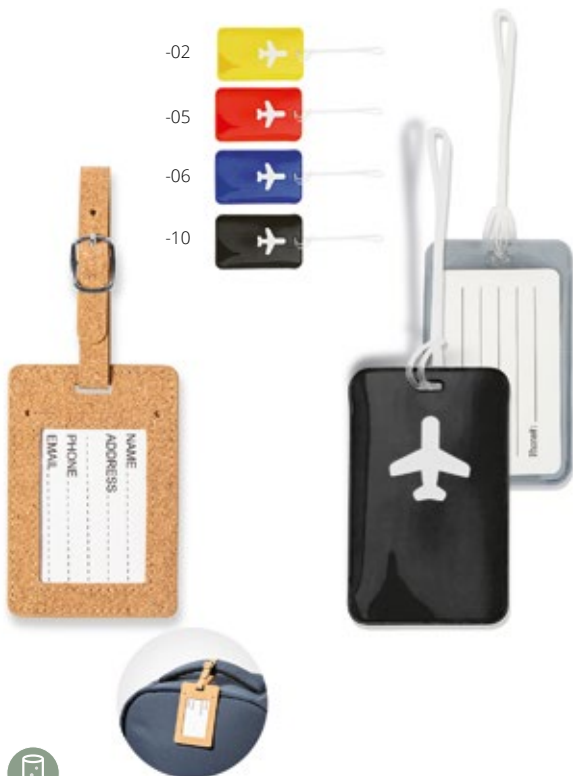

Haneda AP722783

Natural cork luggage tag with metal buckle. **Size:** 95×64×4 mm
Printing: P2(1), E2, DG1(FC)