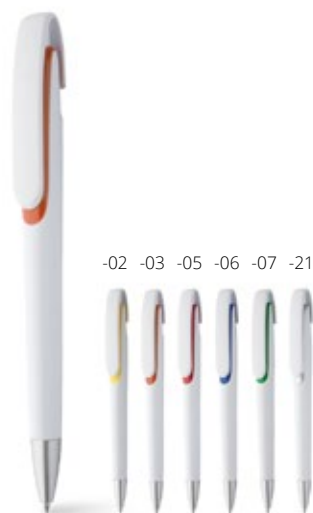

-02 -03 -05 -06 -07 -21

Serval AP791578

Plastic ballpoint pen with white barrel and silver tip. With blue refill. **Size:** ø11×150 mm **Printing:** P0(4), UVA(FC)