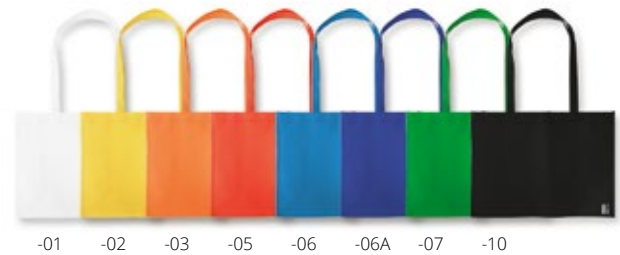

Guzzin AP808251

RPET non-woven shopping bag with gusset and long handles, 80 g/m². With distinctive RPET sign. **Size:** 450×320×160 mm **Printing:** TB(8), DTB(FC), S1(1)