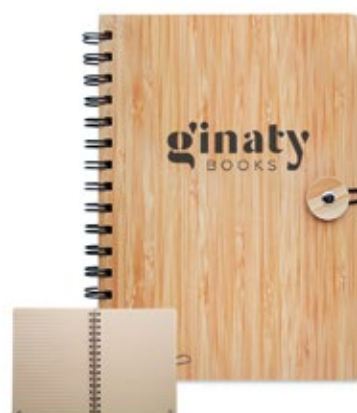

Pipiwai AP721133

Bamboo covered spiral notebook with 80 lined sheets. **Size:** 170×215×18 mm **Printing:** E2, P2(4)