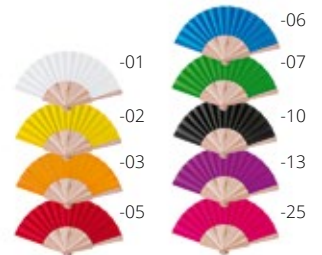

Lolli AP808293-00

Kraft paper hand fan with wooden handle. Size: 195×240 mm Printing: E1, P1(2)