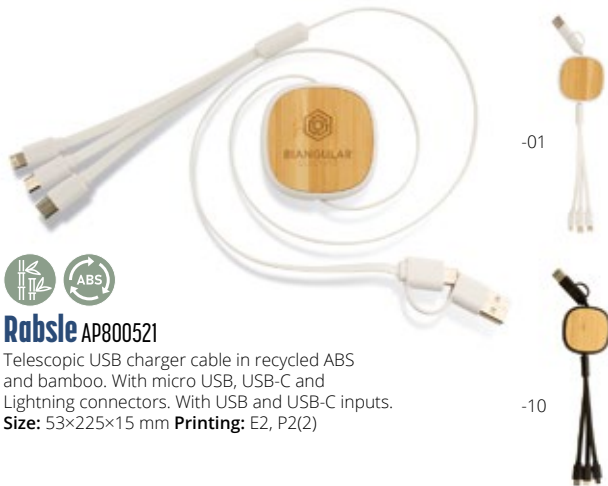

-01

-10

RPET

Balcoo AP722143

Bamboo keyring mobile holder and USB charger cable with micro USB, USB-C and Lightning connectors. With USB and USB-C inputs. **Size:** 27×155×15 mm **Printing:** E1, P1(2)

Rabsle AP800521