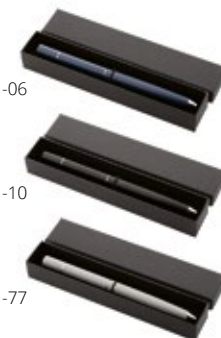

Elevoid AP800497

Metal 2in1 twist ballpoint pen and inkless pen in black gift box. With blue refill and metal alloy tip, which oxidizes the paper. **Size:** 160×28×25 mm **Printing:** E1, P2(4)

-06

-10

-77