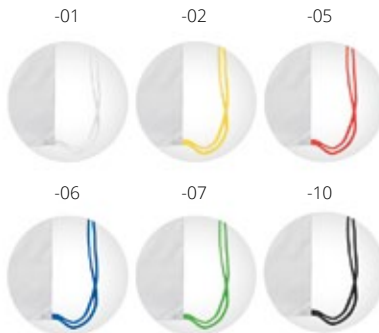

CHOOSE DRAWSTRING COLOUR:

CreaDraw Kids RPET AP716414

Custom made drawstring bag for children with coloured strings, 190T RPET polyester. With all over sublimation printed graphic and distinctive RPET label. MOQ: 25 pcs. **Size:** 300×345 mm **Printing:** FP-SU(FC)