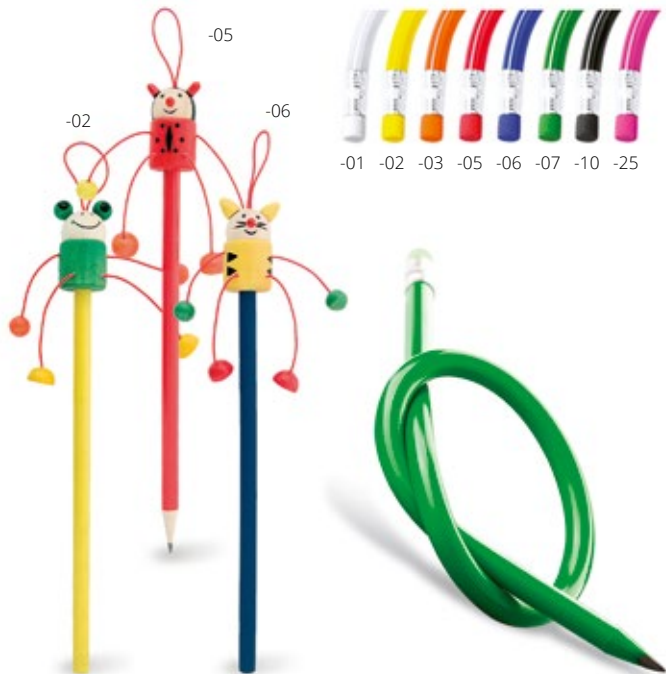

Jenkins AP761186

Coloured pencil (10 pcs) and crayon (9 pcs) set in windowed recycled cardboard box. **Size:** 78×185×12 mm **Printing:** P1(4)

Farm AP809345

Wooden lead pencil with coloured barrel and funny figure, unsharpened.
Size: ø8×210 mm **Printing:** P1(4), E0