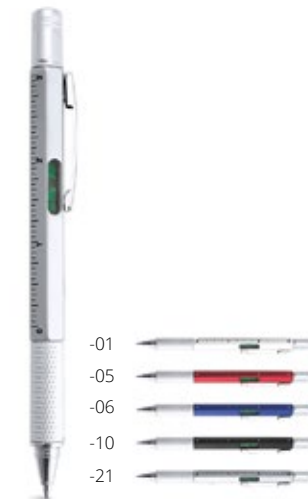

- 05
- 06
- 07
- 10

7 CM

Handy AP845164

5in1 plastic ballpoint and touch screen pen with mobile holder, ruler, screen cleaner, screwdriver function. With blue refill. **Size:** ø13×157 mm **Printing:** P1(2)