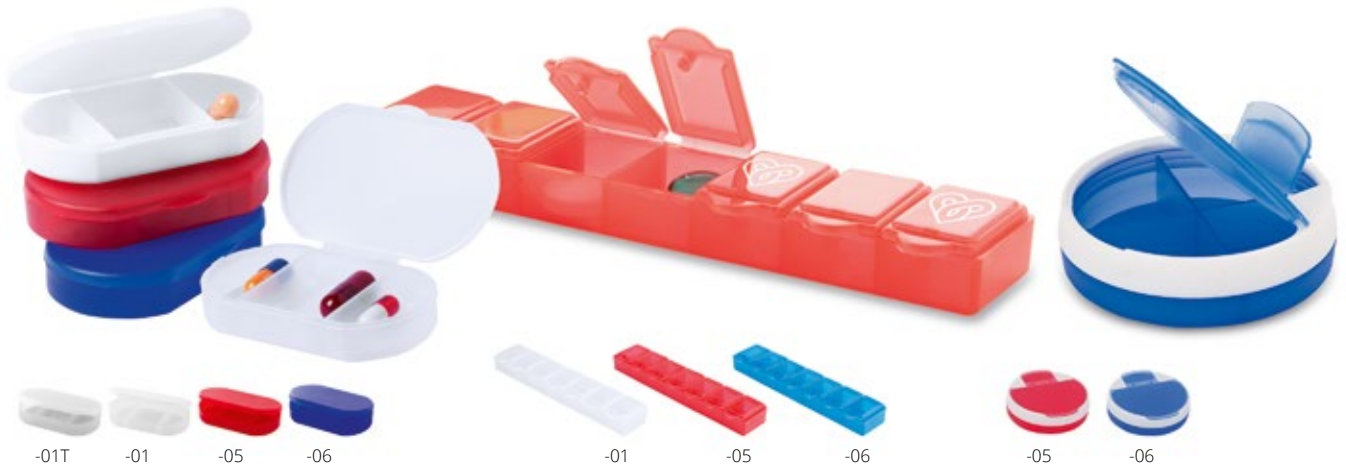

Tripill AP731911

Plastic pillbox with 3 compartments.
Size: 60×36×12 mm **Printing:** P1(4), UVB(FC)

Sepill AP781016

Plastic, weekly pillbox with 7 compartments.
Size: 145×16×33 mm **Printing:** P1(4)

Pillport AP731910

Round, plastic pillbox with 4 compartments.
Size: ø70 mm **Printing:** P1(4), UVB(FC)