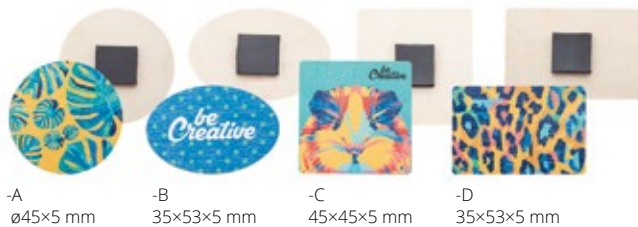

- -A ø45x5 mm
- -B 35x53x5 mm
- -C 45x45x5 mm
- -D 35x53x5 mm

Woofri AP718381

Custom made, laminated birch wood fridge magnet with full colour printing. Price includes UV LED printing. MOQ: 200 pcs. **Size:** **Printing:** FP-UV(FC)