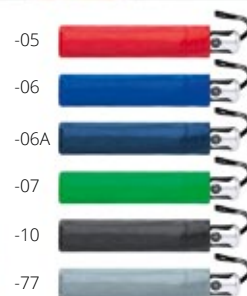

Manual folding umbrella with 8 panels, metal shaft and frame. In matching colour pouch. 170T polyester. **Size:** ø960 mm **Printing:** TD(8), DTD(FC), S3(1), *:SU1(FC)

Cirros AP721882

Full automatic (open/close), windproof folding umbrella with 8 panels. With metal shaft, metal/fibreglass frame and plastic handle. In matching colour pouch. 190T polyester. **Size:** ø980 mm **Printing:** TD(8), DTD(FC), S3(1)