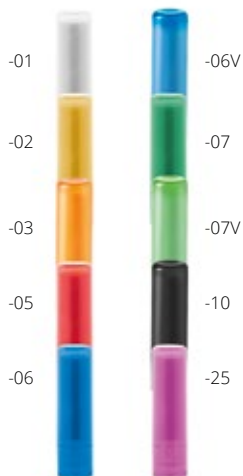

Vanilla

Liplox AP781070

Vanilla lip balm in translucent plastic holder. With SPF15 protection. **Size:** ø19×70 mm **Printing:** P1(1)