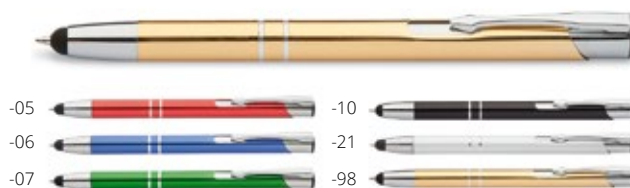

Channel Black AP809610

Tunnel AP809551

Aluminium ballpoint and touch screen pen. With blue refill. **Size:** ø10×140 mm **Printing:** E0, P1(4), UVB(FC)