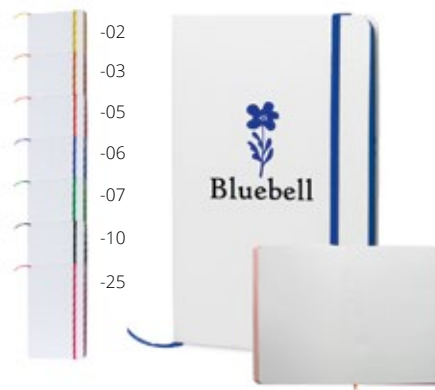

Pendula A5 AP781782

Paper covered notebook with 100 blank sheets and coloured rubber strap and matching colour side, A5. **Size:** 147×210×15 mm **Printing:** P1(4), S1(2), UVB(FC)

Carya AP791336

Recycled paper notebook with 60 lined sheets. **Size:** 75×102×8 mm **Printing:** P1(4), UVB(FC), OP(FC)