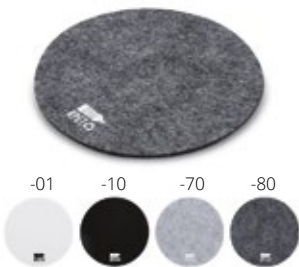

Hefe AP808214

Round RPET felt coaster. With distinctive RPET sign. **Size:** ø100x2 mm
Printing: TA(8), DTA(FC)