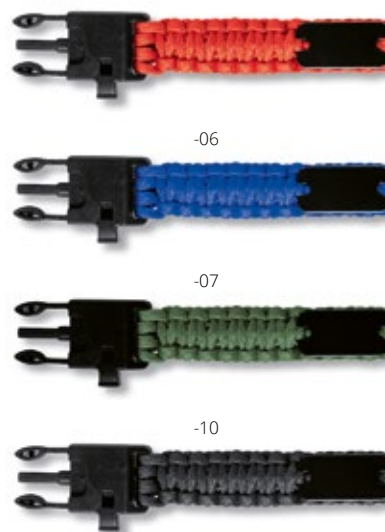

Peary AP721473

Multifunctional survival bracelet in nylon paracord with compass, whistle and flint fire starter. **Size:** 255×34×11 mm **Printing:** E1, P2(2)