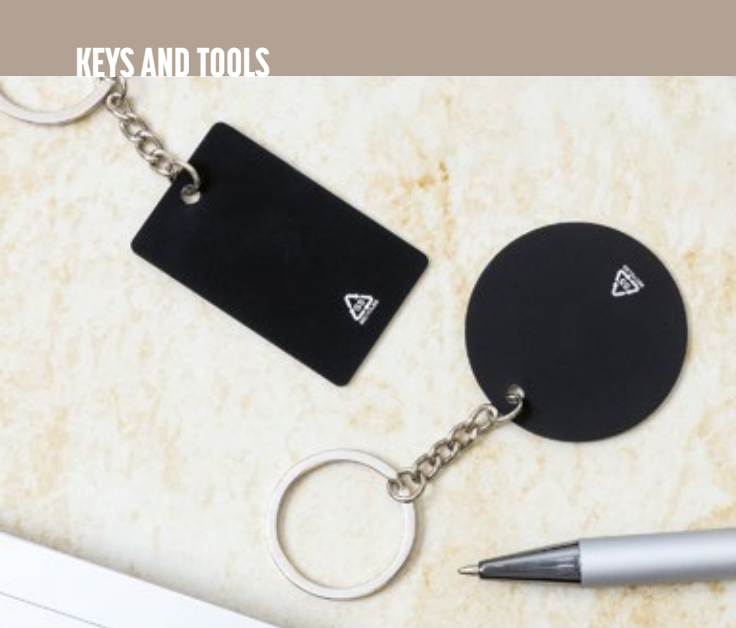

RectoShine AP808269-10

Rectangle shaped, recycled stainless steel keyring with rubberized finish. With special coating for mirror laser engraving.
Size: 32x53x2 mm **Printing:** E1