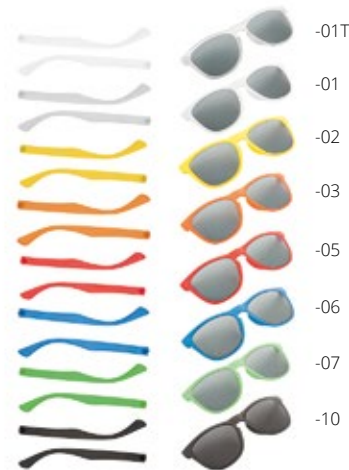

CreaSun AP800383

Customisable, plastic sunglasses with UV 400 protection. The product is assembled in the requested frame and temples colour combination. MOQ: 50 pcs. **Printing:** P1(4), VF(FC)

TEMPLES

FRAME