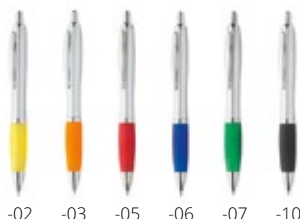

-01 -02 -03 -05 -06 -06V -07 -10 -13 -25 -71

Wumpy AP809360

Plastic ballpoint pen with white barrel, coloured grip and shiny chrome parts. With blue refill. **Size:** ø13×140 mm **Printing:** P0(4), UVA(FC)