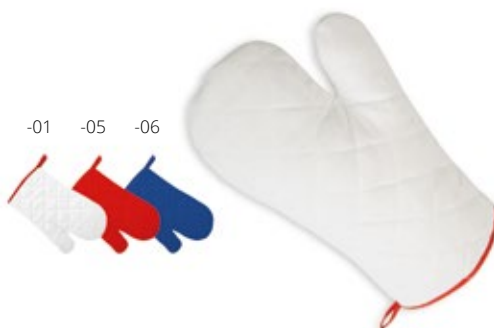

-01 -05 -06

Challah AP761202

Coloured cotton oven mitt, 1 pc. **Size:** 180×285 mm **Printing:** TA(8), DTA(FC)