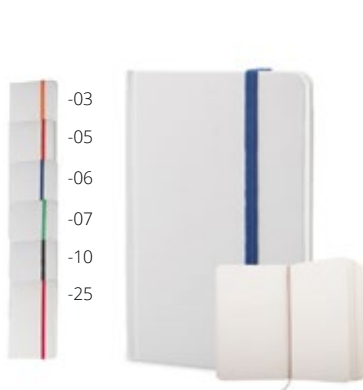

Pendula A6 AP741148

White carton covered notebook with 80 blank sheets and coloured rubber strap. A6 size. **Size:** 90×140×13 mm **Printing:** P1(4), S1(2), UVB(FC)