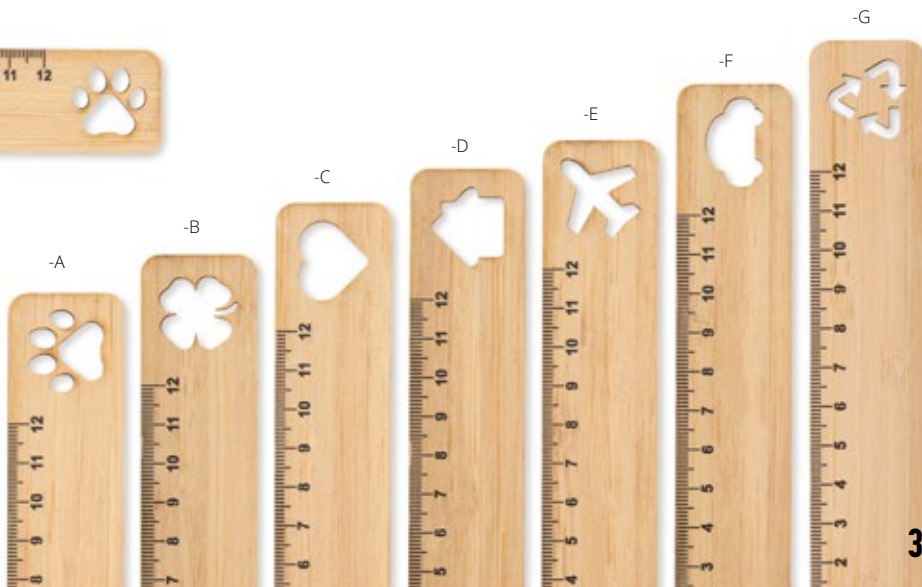

Rooler AP718526

12 cm bamboo plywood ruler with sink cut motive. **Size:** 160×30×2 mm **Printing:** E1, P0(4), OP(FC)