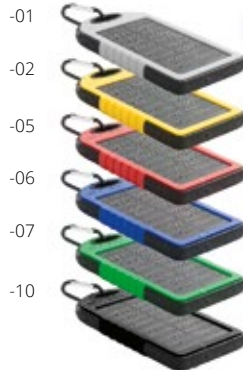

Durabank AP741932

Silicone covered plastic power bank with 4000 mAh battery, solar charger and 1 LED flashlight. Including micro USB charger cable. **Size:** 75×145×15 mm **Printing:** P3(2), VS(FC)