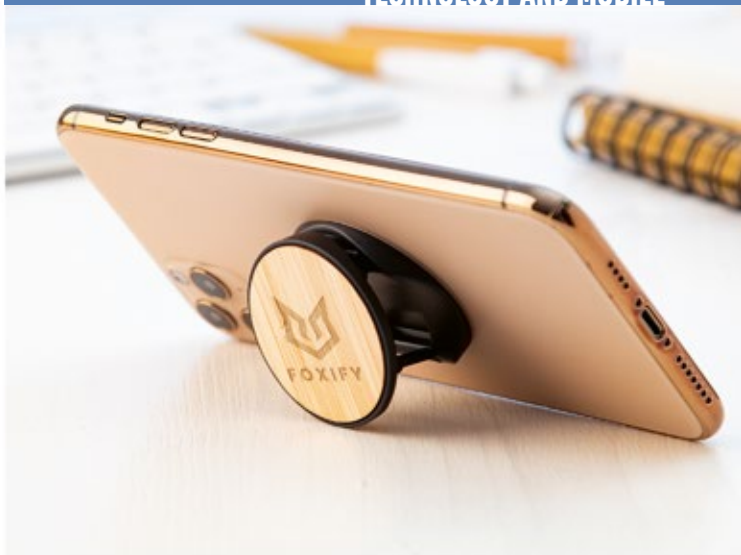

Bonabik AP800448

Bamboo covered, round shaped, plastic mobile holder with self-adhesive base.

Size: ø41×9 mm **Printing:** E1, P1(4)

Panjabi AP721521-01

Round shaped, plastic mobile holder with self-adhesive base. **Size:** ø44×29 mm

Printing: P1(4), UVB(FC), DO3(FC)

Rango AP781602

Square shaped, plastic mobile holder with self-adhesive base. **Size:** 35×40×6 mm

Printing: P1(2)

Zring AP864009

Metal mobile holder ring with self-adhesive base. **Size:** 30×35×2 mm **Printing:** E1, P2(2)