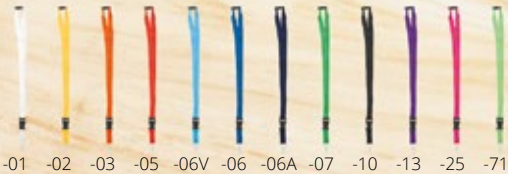

OFFICE AND BUSINESS

Revent AP800582

RPET polyester lanyard with metal carabiner and safety buckle. **Size:** 20x450 mm **Printing:** S1(1), TB(8), DTB(FC)

Revent Plus AP800581

RPET polyester lanyard with detachable metal carabiner and safety buckle. **Size:** 20x560 mm **Printing:** S1(1), TB(8), DTB(FC)