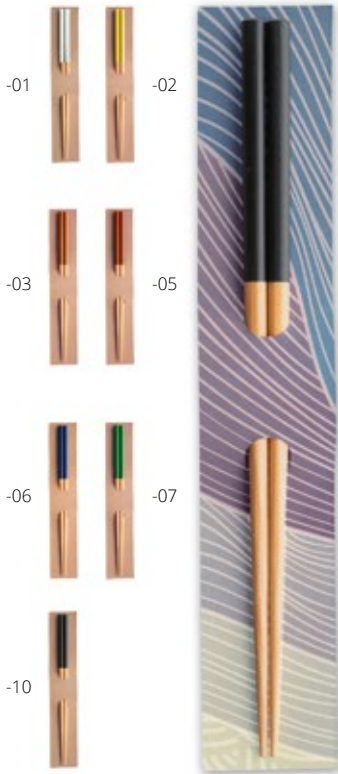

Uramaki AP800475-00

Bamboo sushi making set with bamboo sushi mat, rice paddle, rice spreader and 5 pairs of chopsticks. In kraft paper box.
Size: 245×240×2 mm **Printing:** E2, P2(2)

Sinicus AP806658

Bamboo chopsticks with painted ends, 2 pcs. **Size:** 225 mm
Printing: E1, P1(4), DG2(FC)

Temaki AP781251

Bamboo chopsticks, 2 pcs. **Size:** 225 mm **Printing:** E1, P1(4), DG2(FC)