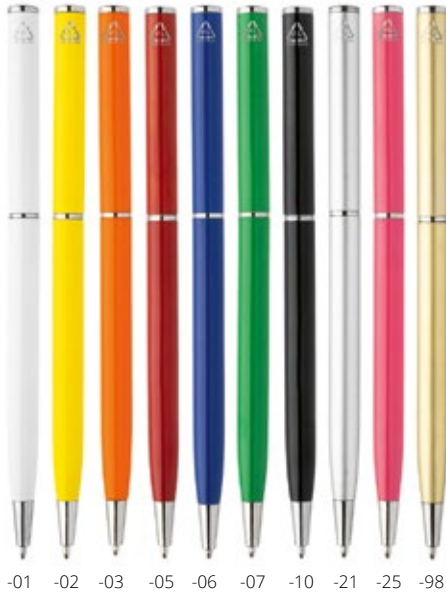

WRITING

-01 -02 -03 -05 -06 -07 -10 -21 -25 -98

Rehodox AP808197

Recycled aluminium twist ballpoint pen with chrome parts. With blue refill. **Size:** ø8×129 mm **Printing:** E0, P1(4)