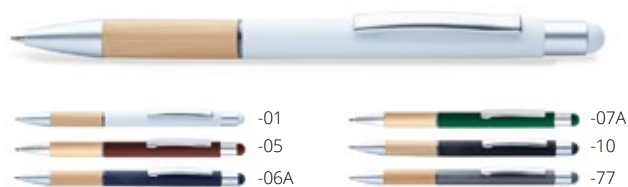

Borbox AP722052

Aluminium ballpoint and touch screen pen with bamboo grip and matte finish. With blue refill. **Size:** ø10×145 mm **Printing:** E1, UVB(FC)