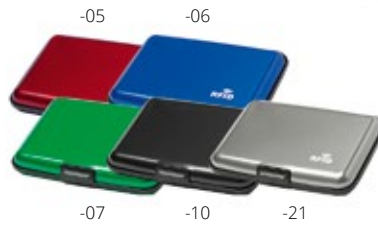

Koruna AP781144-10

RFID blocking, PU leather credit card holder for 8 cards. **Size:** 82×117×15 mm **Printing:** P2(1), O1

Cardox AP781513

Aluminium, RFID protected card holder with 6 compartments. **Size:** 110×75×20 mm **Printing:** E1, P2(4), DO4(FC)