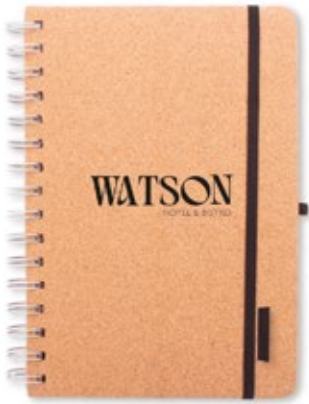

Querbook AP800516

Natural cork covered spiral notebook with wheat straw plastic mobile and tablet holder insert. With 70 lined sheets in recycled kraft paper, rubber strap and pen holder. A5 size. **Size:** 150×210×15 mm **Printing:** P1(4), E2, S1(1), TB(8), DTB(FC)