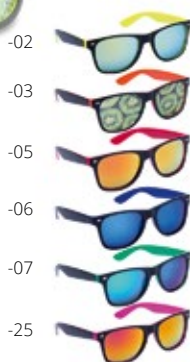

Nazare AP791584

Plastic sunglasses with UV 400 protection.
Printing: P1(4), VF(FC)