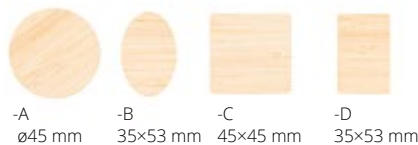

Boofri AP716839

Bamboo plywood fridge magnet.
Size: ø45x5 mm **Printing:** E1, P1(2)

SteelMag AP873034

Round shaped fridge magnet with stainless steel surface. **Size:** ø25 mm **Printing:** E0, RE1(6), P2(1)

Grocery AP781653

Message board with two sides: black chalk board and white dry erase board. Including 3 chalks, 1 felt tip pen and eraser. **Size:** 310x210x12 mm **Printing:** E2, P2(1)

Wefri AP741619-01

Magnetic note board with weekly calendar, magnetic marker and cleaner. **Size:** 290x210 mm **Printing:** P1(4)

Nofri AP741759

Coloured fridge magnet with 40 sheets notepad. **Size:** 60x148 mm **Printing:** P1(4), VS(FC)

Pecfri AP741511

Coloured fridge magnet with 40 sheets notepad and mini wooden pencil. **Size:** 99x139 mm **Printing:** P1(4), VS(FC)

Mafri AP791551

Magnetic note board with magnetic marker and cleaner. **Size:** 105x150 mm **Printing:** P1(4)