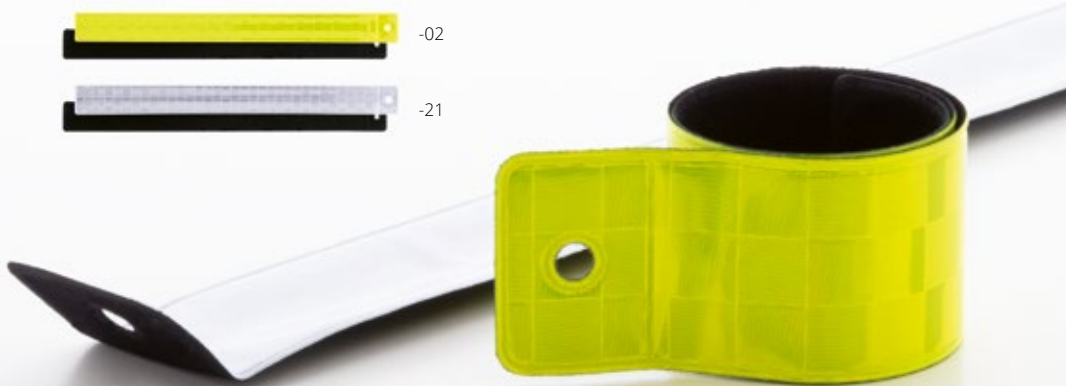

Lumen Plus AP800565

Reflective wrist band. Personal protective equipment: EN17353 certified.
Size: 320×30 mm **Printing:** S0(2)