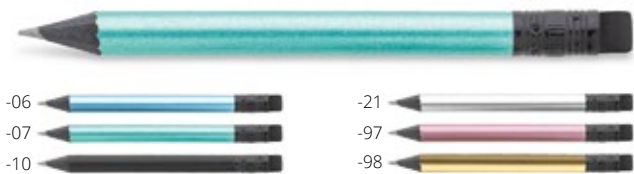

Neplum Mini AP808206

Black wood, mini lead pencil in metallic finish, with black eraser. Sharpened, HB grade. **Size:** ø7×100 mm **Printing:** P0(4), UVA(FC), E0

Mincil AP761943

Mini wooden pencil in natural colour with eraser, sharpened. **Size:** ø5×90 mm **Printing:** P0(4), E0