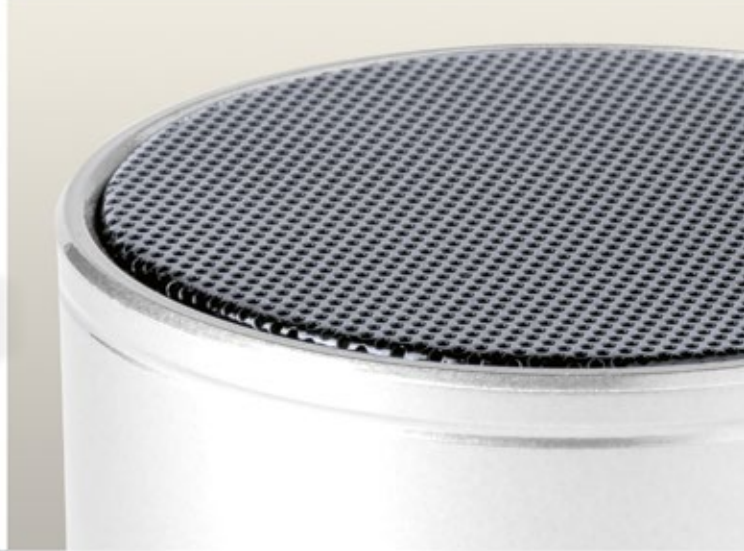

Ralufi AP864093

Bluetooth speaker in recycled aluminium and recycled ABS housing. With radio, MP3 player, hands-free call function and built-in rechargeable battery (300 mAh). Including USB charger and aux-in cable. **Size:** ø59×50 mm **Printing:** E3, ER1, P3(4), UVD(FC)