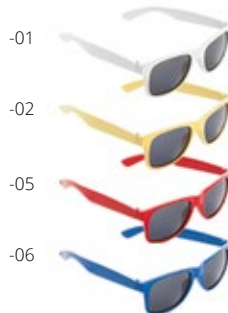

Chicama AP791611

Fashionable, plastic sunglasses for children. With UV 400 protection. **Printing:** P1(4), VF(FC)