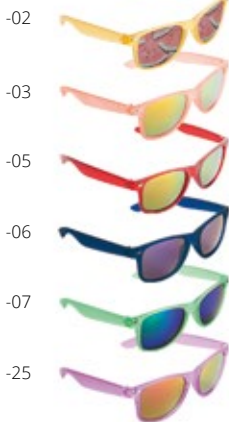

Arugam AP741580

Plastic sunglasses with translucent frame, metallic lenses and UV 400 protection.

Printing: P1(4), VF(FC)