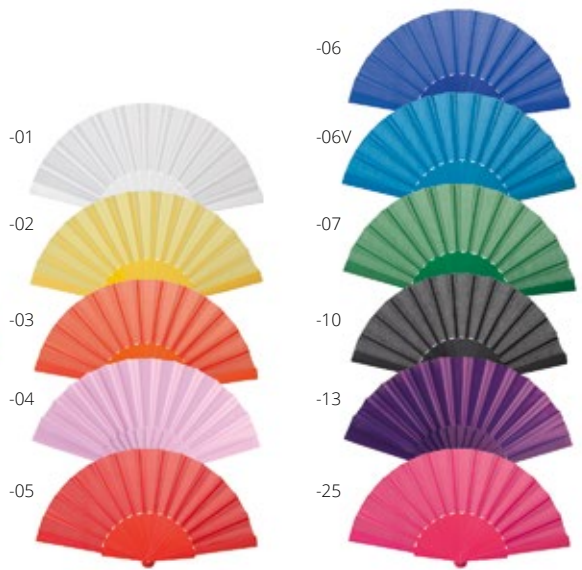

Faros AP721478-01

RPET polyester hand fan with wooden ribs. In kraft paper box. Size: 425×230 mm Printing: E1, P1(2)