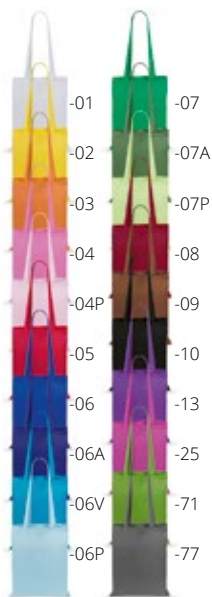

Colote Plus AP721145

Coloured shopping bag with long handles, 100% cotton, 140 g/m². **Size:** 360×400 mm **Printing:** S1(4), TB(8), DTB(FC)

Colote AP731735

Coloured shopping bag with long handles, 100% cotton, 100 g/m². **Size:** 357×402 mm **Printing:** S1(4), TB(8), DTB(FC)

Konti AP733871

Two-tone recycled cotton shopping bag with long handles and distinctive recycled cotton label. 100% recycled cotton, 120 g/m². **Size:** 380×420 mm **Printing:** S1(4), TB(8), DTB(FC)

Katote AP722764

Coloured shopping bag with long handles, 100% cotton, 180 g/m². **Size:** 360×400 mm **Printing:** S1(4), TB(8), DTB(FC)