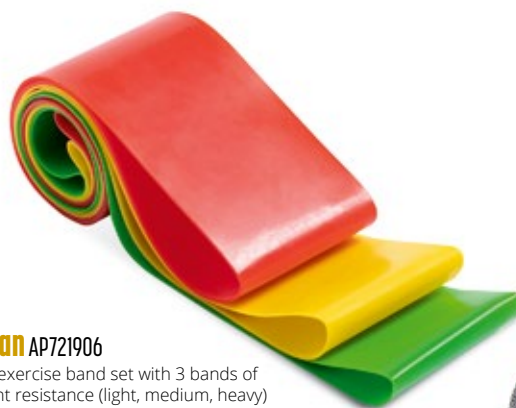

Resban AP721906

Elastic exercise band set with 3 bands of different resistance (light, medium, heavy) in TPE rubber. With drawstring carry bag. **Size:** 220×90×10 mm **Printing:** TC(8), DTC(FC)