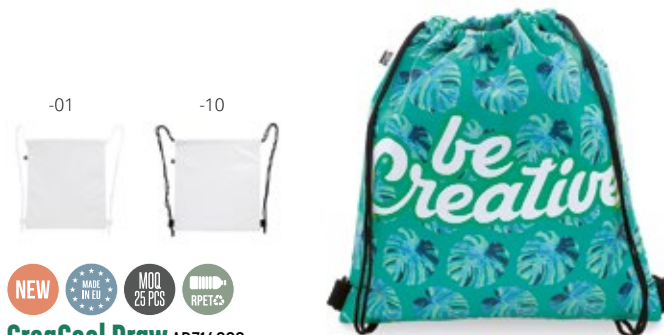

CreaCool Aqua AP716827

Custom made, zipped bottle cooler bag in 600D RPET polyester with aluminium padding and adjustable shoulder strap. Ideal for one 1,5 L bottle. With all over sublimation printed graphics and distinctive RPET label. MOQ: 25 pcs. **Size:** ø110×330 mm **Printing:** FP-SU(FC)

NEW MADE IN EU MOQ: 25 PCS RPET

CreaCool Draw AP716832

Custom made, drawstring cooler bag in 600D RPET polyester with aluminium padding. With all over sublimation printed graphics and distinctive RPET label. MOQ: 25 pcs. **Size:** 370×400 mm **Printing:** FP-SU(FC)