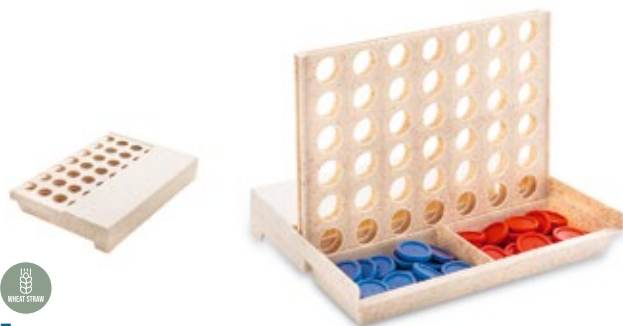

Forrex AP733514-00

Ecological wheat straw plastic board game with foldable vertical board and 42 tokens. During the game players take turns dropping tokens into the board, aiming to align four tokens in a row. **Size:** 180x125x28 mm
Printing: P2(4), UVC(FC)